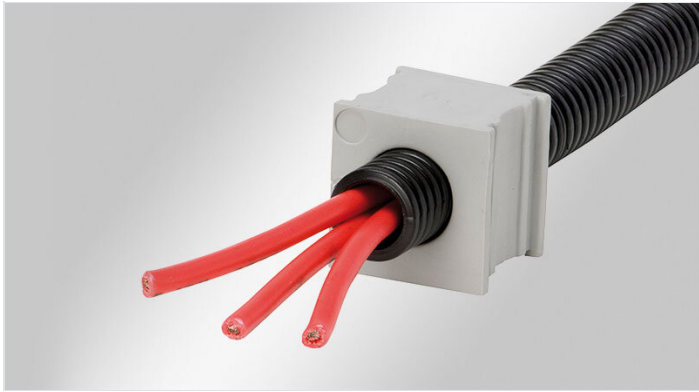

# KTMB multi-range cable grommets

for cable diameters 2.5 - 33 mm / IP54 / UL Type 12

The KTMB grommets accept a wide range of cable diameters. A great benefit when the exact cable diameter is not known in advance.

The KTMB grommets are not split and therefore only usable for cables without connectors.

The model range KTMB small covers a diameter range from 2.5 to 16 mm, the model range KTMB large covers a diameter range from 13 to 33 mm.

## Specifications

IP rating (EN 60529)	IP54
UL Type (UL 50E)	UL Type 12
Material	Elastomer
Flame class	UL94-V0, self-extinguishing
Operating temperature	-40 C° to 100 C°
Properties	silicone free, halogen free